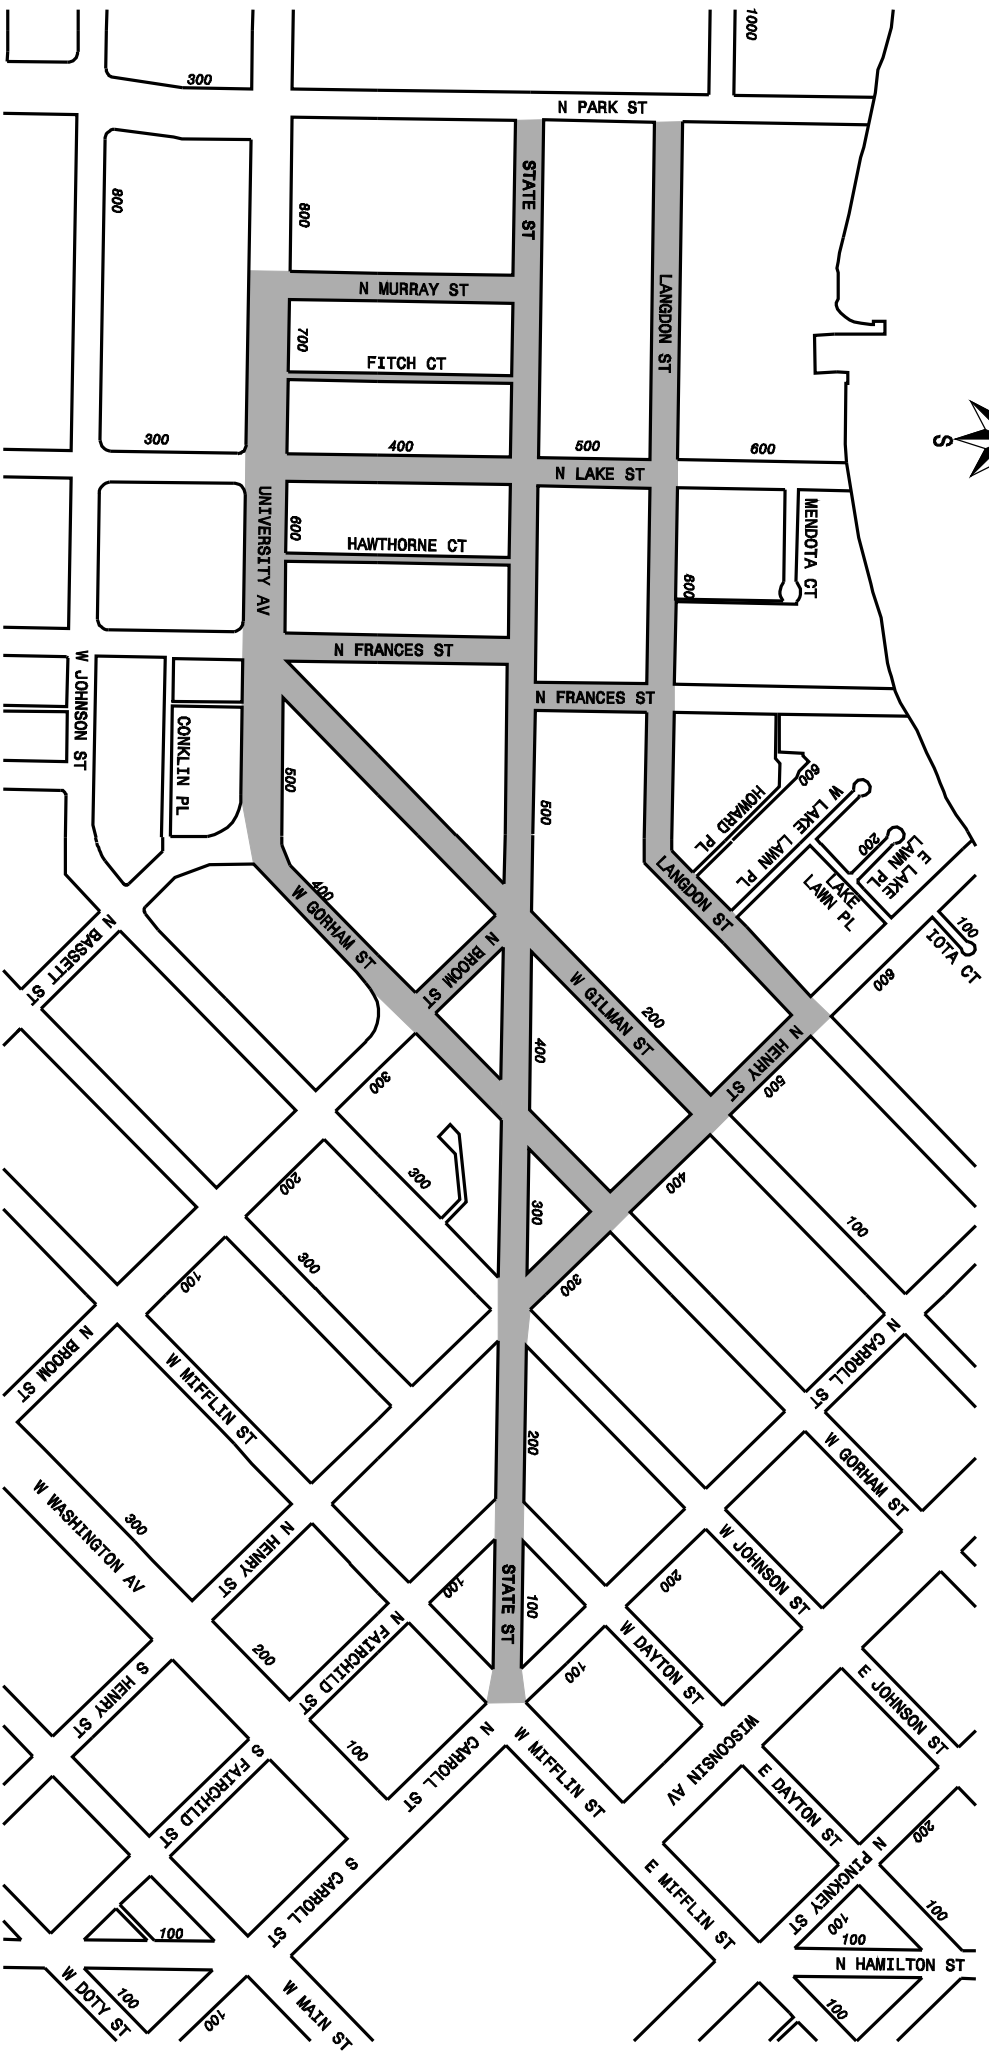

STATE STREET AREA GLASS FREE ZONE

EFFECTIVE: OCTOBER 29 thru OCTOBER 31, 2004
9:30 PM to 6:00 AM