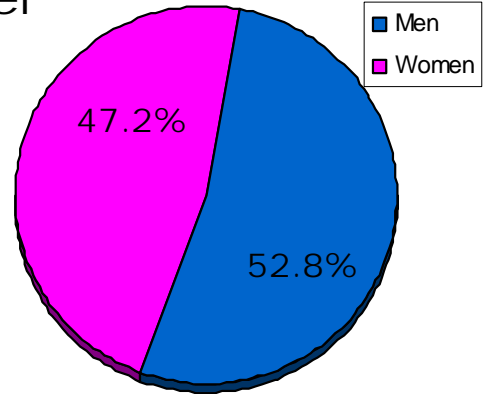

Visitor Profile

HOUSEHOLD INCOME

Gender

AGE

EDUCATION

Not HS graduate	3.2%
High school grad	23.3%
Some college	23.3%
College graduate	31.4%
Some post graduate	3.1%
Post grad degree	15.7%

OCCUPATION TYPE

Source: Marshall Marketing 2010 : Local Market Survey For Adults 18+ in Greenville, Spartanburg, Anderson, Oconee, Pickens, Laurens, Cherokee, Union SC and Buncombe, Haywood, Henderson NC