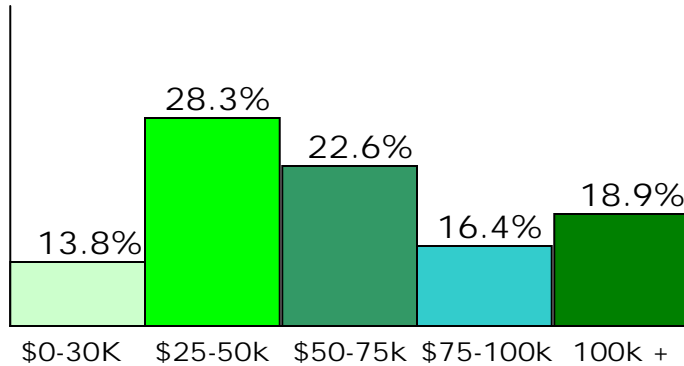

Visitor Profile

HOUSEHOLD INCOME

Gender

AGE

EDUCATION

Not HS graduate	3.2%
High school grad	23.3%
Some college	23.3%
College graduate	31.4%
Some post graduate	3.1%
Post grad degree	15.7%

OCCUPATION TYPE

Source: Marshall Marketing 2010 : Local Market Survey For Adults 18+ in Greenville, Spartanburg, Anderson, Oconee, Pickens, Laurens, Cherokee, Union SC and Buncombe, Haywood, Henderson NC