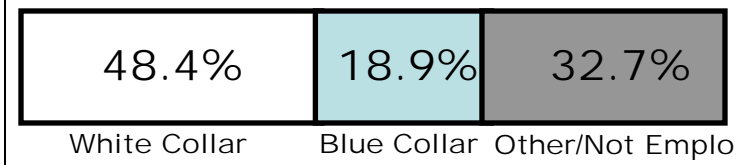

Visitor Profile

HOUSEHOLD INCOME

Gender

AGE

EDUCATION

Not HS graduate	3.2%
High school grad	23.3%
Some college	23.3%
College graduate	31.4%
Some post graduate	3.1%
Post grad degree	15.7%

OCCUPATION TYPE

Source: Marshall Marketing 2010 : Local Market Survey For Adults 18+ in Greenville, Spartanburg, Anderson, Oconee, Pickens, Laurens, Cherokee, Union SC and Buncombe, Haywood, Henderson NC