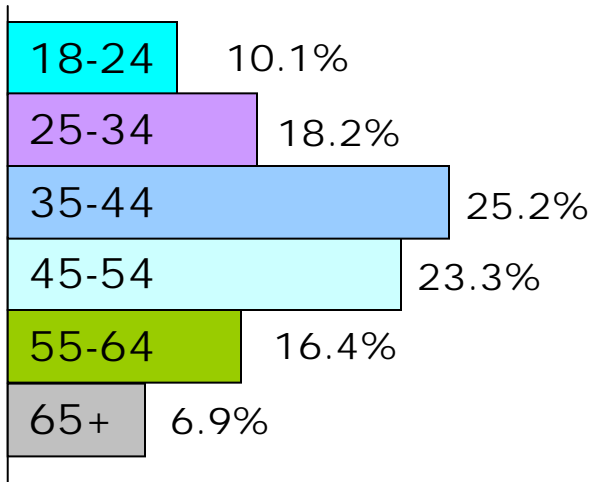

Visitor Profile

HOUSEHOLD INCOME

Gender

AGE

EDUCATION

Not HS graduate	3.2%
High school grad	23.3%
Some college	23.3%
College graduate	31.4%
Some post graduate	3.1%
Post grad degree	15.7%

OCCUPATION TYPE

Source: Marshall Marketing 2010 : Local Market Survey For Adults 18+ in Greenville, Spartanburg, Anderson, Oconee, Pickens, Laurens, Cherokee, Union SC and Buncombe, Haywood, Henderson NC