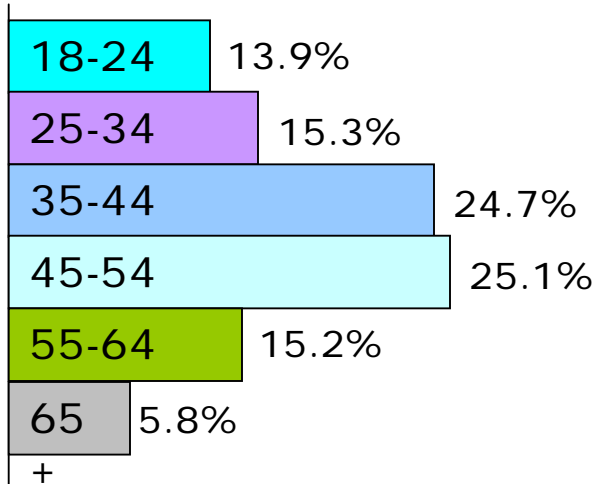

WYFF4.COM: VISITOR PROFILE

AGE

GENDER

EDUCATION

Not HS graduate	2.3%
High school grad	30.8%
Some college	34.9%
College graduate	18.6%
Some post graduate	2.7%
Post grad degree	10.6%

HOUSEHOLD INCOME

OCCUPATION TYPE