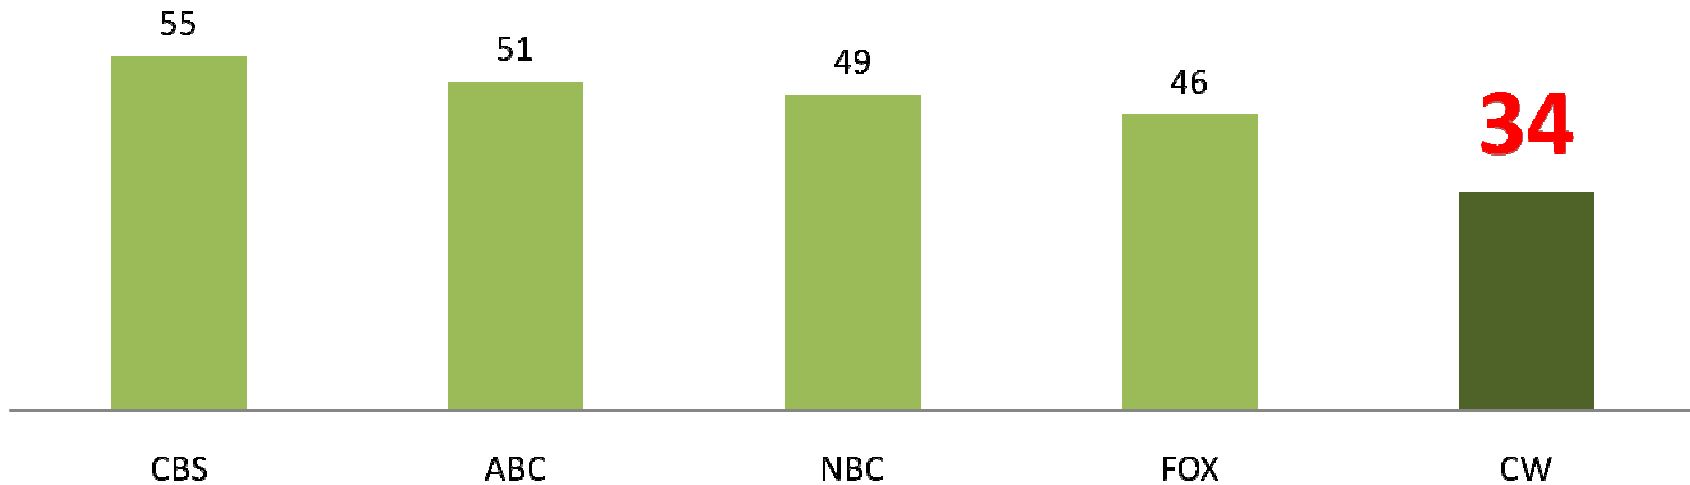

CW Is The Youngest Skewing Network!

Prime Median Age

Source: www.variety.com "TV Audiences Are Growing Older" Graph shows live median age